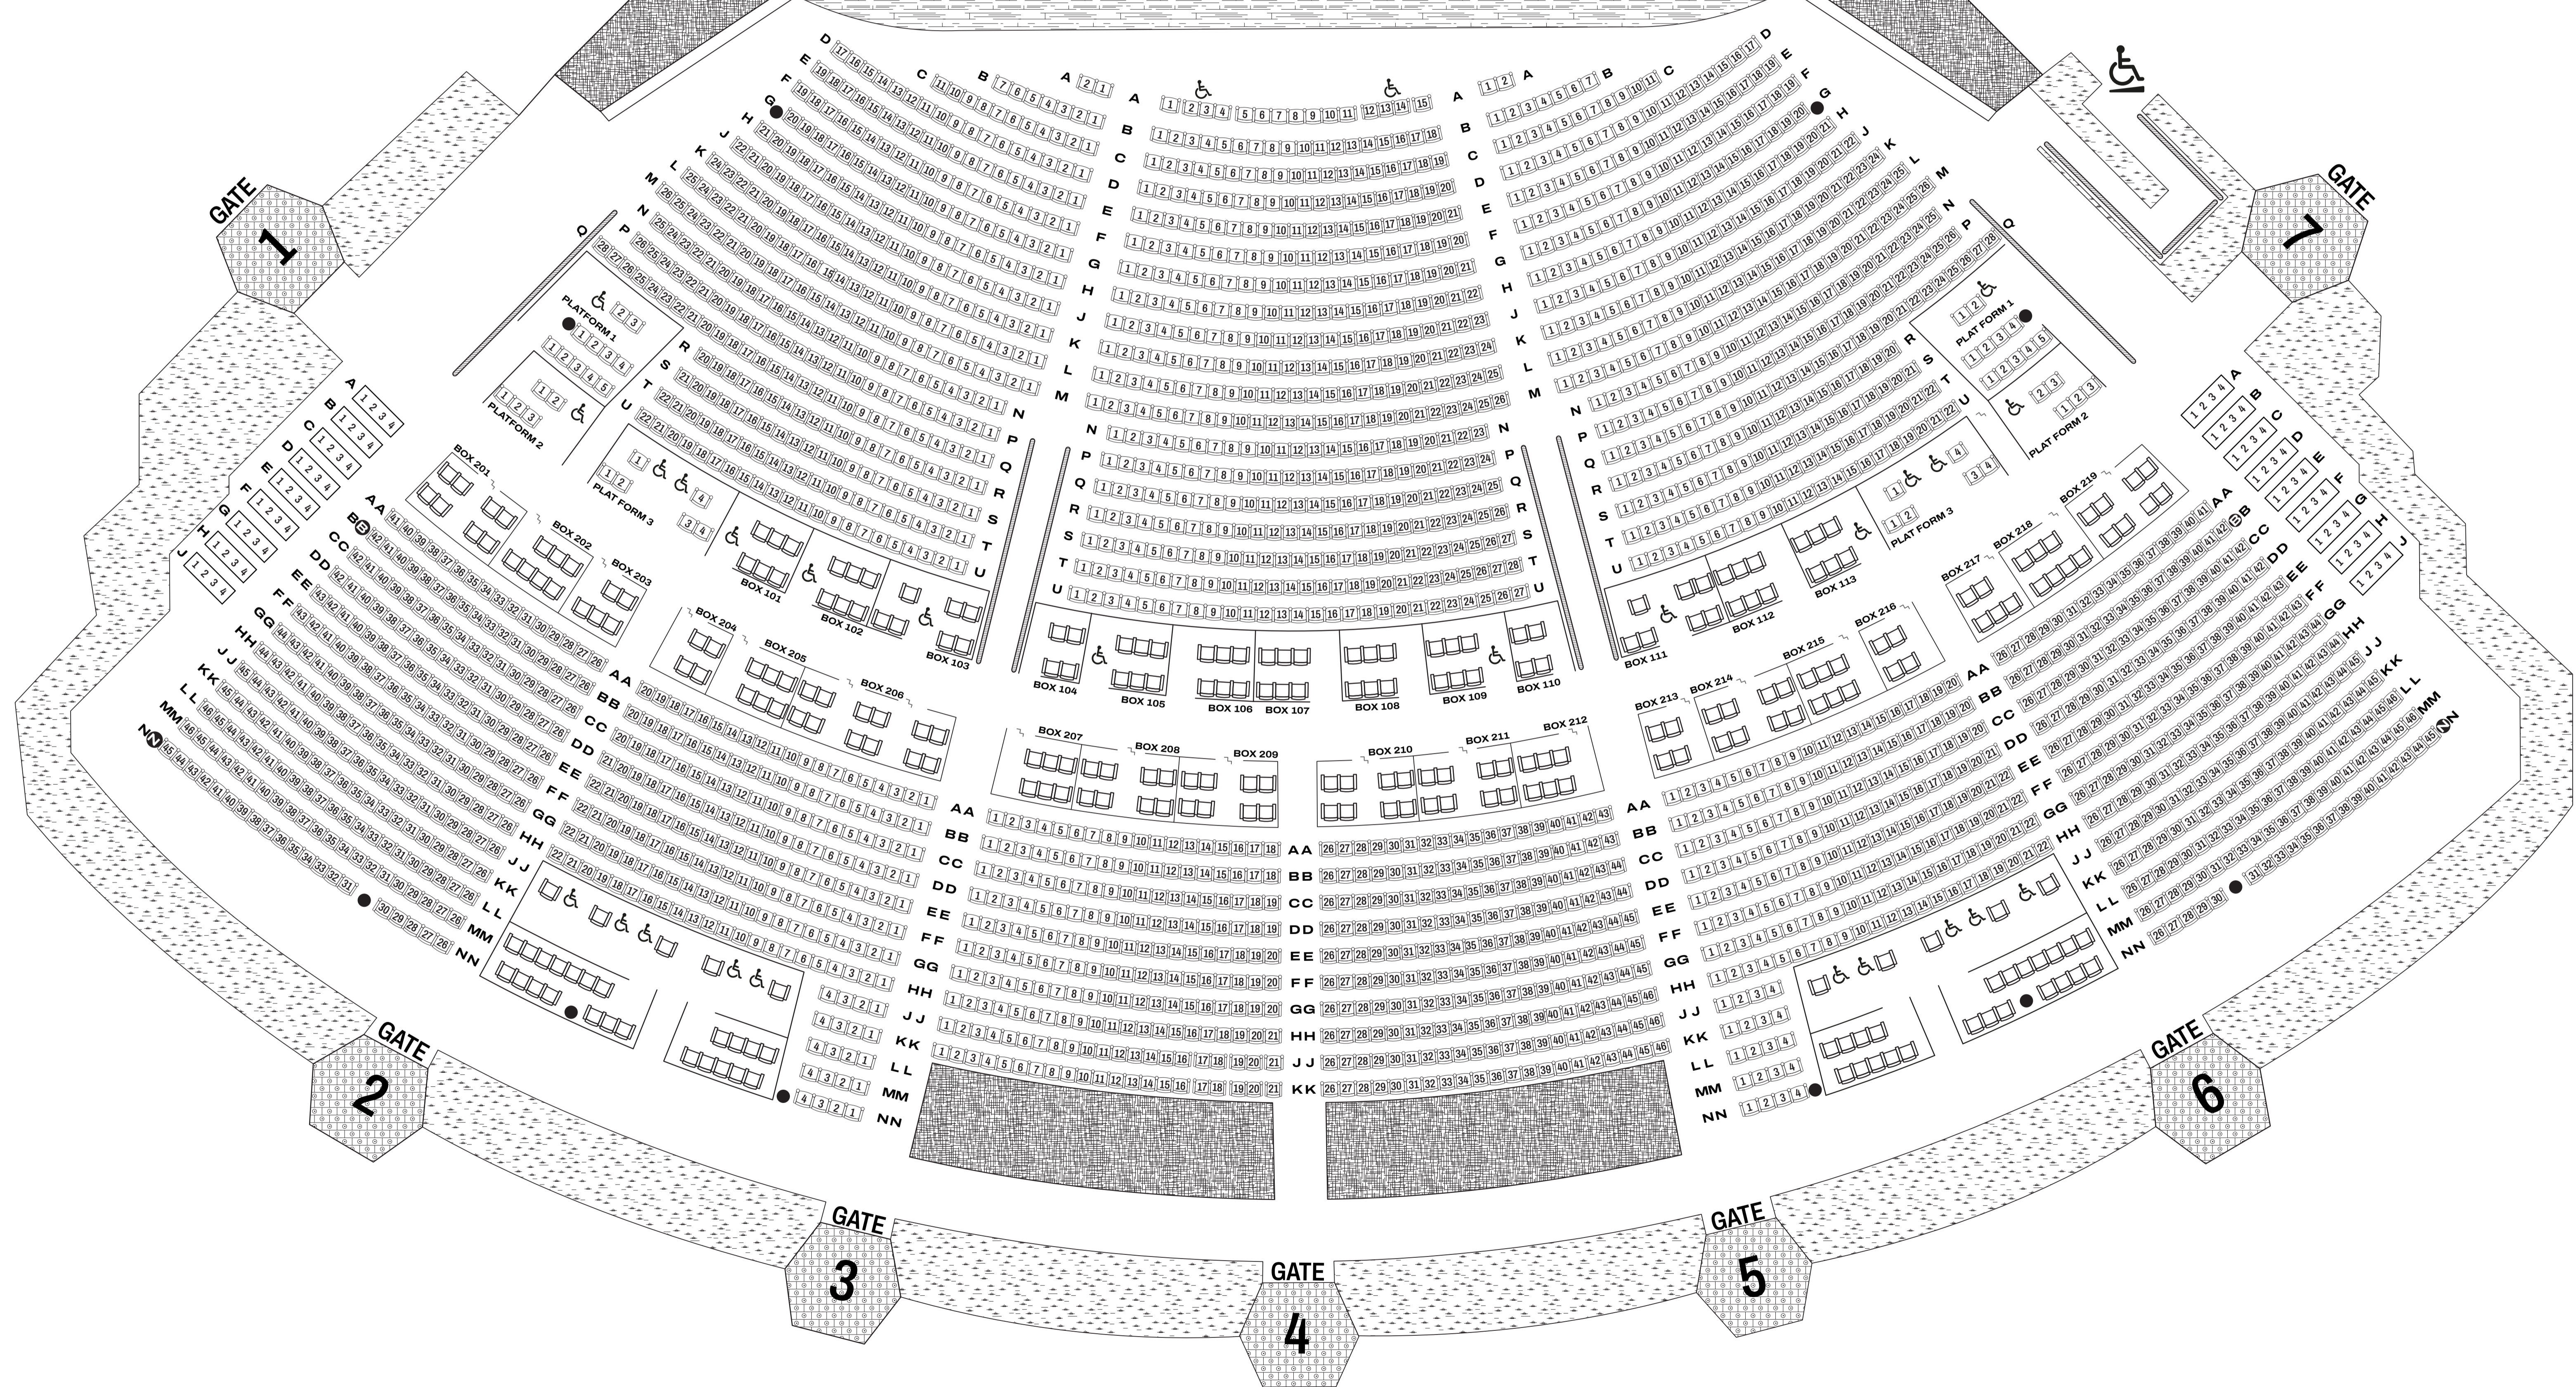

RAVINIA®

HUNTER PAVILION

NEGAUNEE FOUNDATION

STAGE

-  Entrance/Exit
-  Stage
-  Reserved Pavilion Seating
-  Pavilion Box Seating
-  Reserved Bench Seats
-  Accessible Seating
-  Accessible Entrance
-  Stairs
-  Sloped Banister
-  Structural Pillar
-  Garden